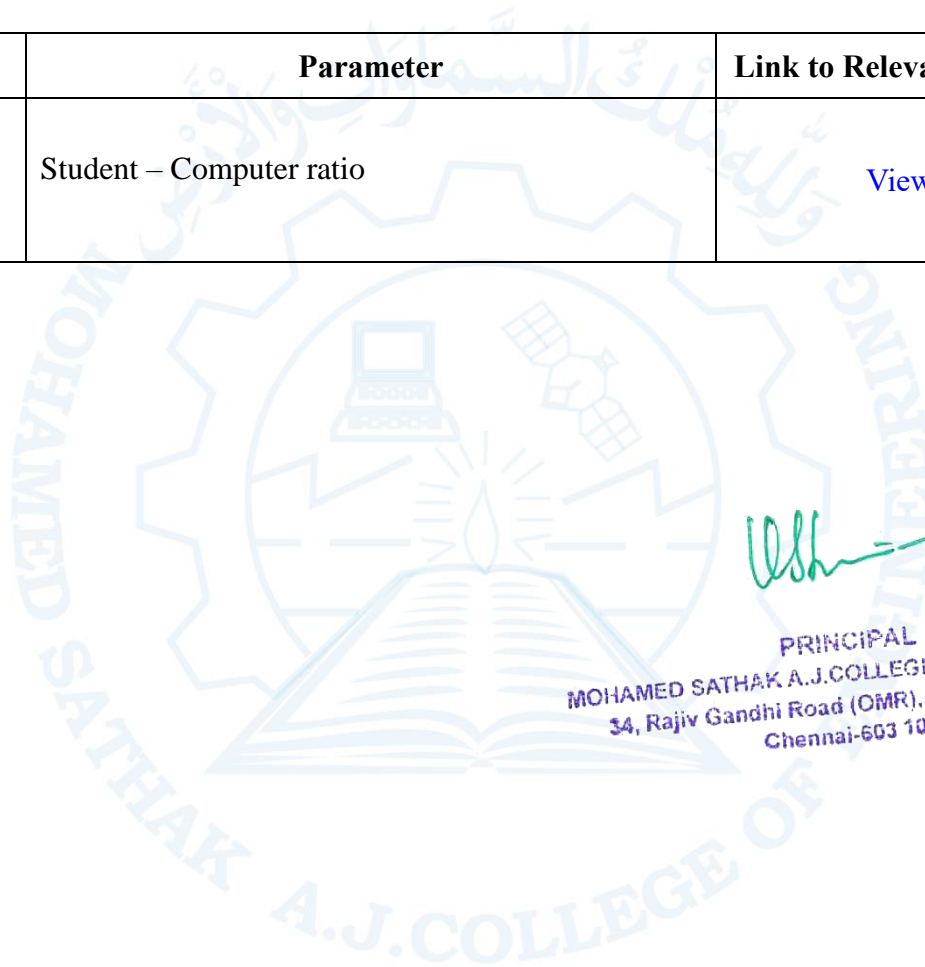

4.3.2 Student – Computer ratio

Metric	Parameter	Link to Relevant Documents
4.3.2	Student – Computer ratio	View File

Ush

PRINCIPAL
MOHAMED SATHAK A.J. COLLEGE OF ENGINEERING
34, Rajiv Gandhi Road (OMR), Siruseri, IT Park
Chennai-603 103.